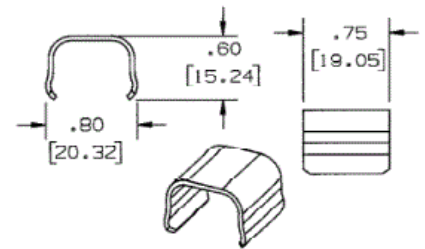

Raceway
Metal Raceway
HBL500 Series Connection Cover

HUBBELL

Features

- To cover potential openings where two lengths of like raceways come together.

Ordering Information

Description	Color	UPC Number	Catalog Number
Connection Cover	Ivory	783585216706	HBL506IV

Listings

UL Listed
CSA Certified

Specifications

Height	0.60"
Width	0.80"
Length	0.60"

Online Resources

Customer Use Drawing
eCatalog
Installation Instructions

Dimensions in Inches (mm)

Specifications subject to change without notice.