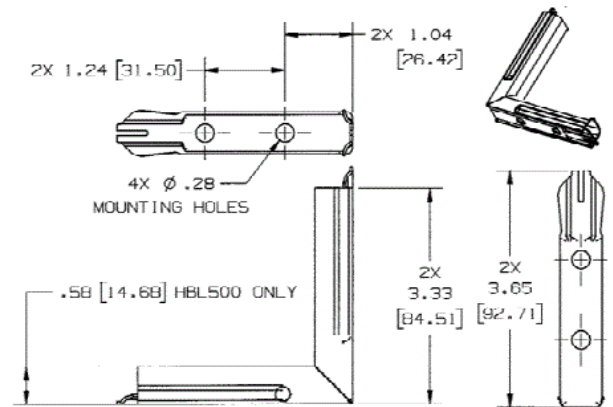

Raceway
Metal Raceway
HBL500 Series Internal Elbow

HUBBELL

Features

- For inside surfaces at right angles.

Ordering Information

Description	Color	UPC Number	Catalog Number
Internal Elbow	White	783585145211	HBL517W

Listings

UL Listed
 CSA Certified

Specifications

Height	0.58"
Width	2.68"
Length	2.68"

Online Resources

Customer Use Drawing
 eCatalog
 Installation Instructions