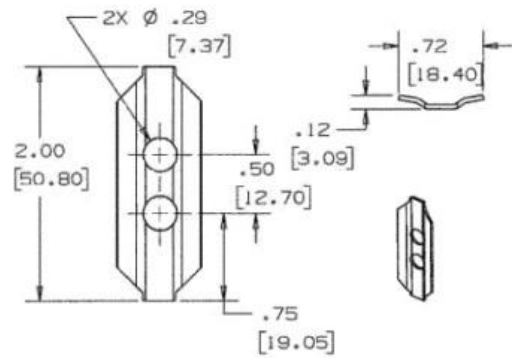

Raceway Metal Raceway Coupling

HUBBELL

Features

- For joining and supporting lengths of HBL500, HBL700 or HBL750 Raceway.

Ordering Information

| Description | Color | UPC Number | Catalog Number |
|-------------|-------|--------------|----------------|
| Coupling | Steel | 783585216768 | HBL5701C |

Listings

UL Listed
CSA Certified

Specifications

| | |
|--------|-------|
| Height | 2.00" |
| Width | 0.5" |
| Length | 0.1" |

Online Resources

Customer Use Drawing
eCatalog
Installation Instructions

Dimensions in Inches (mm)