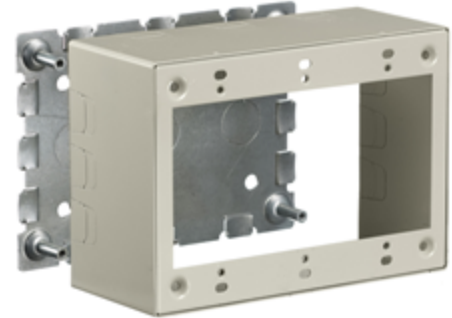

# Raceway Metal Raceway 3-Gang Extra Deep Box

## Features

- For use with HBL500, HBL700 and HBL750 Series Raceway
- Hubbell Handi-Screw® eases installation by eliminating difficult to install long screws
- Rounded corners with no sharp edges
- One seam construction provides a “clean” look
- Box design allows standard wallplates to be mounted flush with virtually no perimeter profile exposed

## Ordering Information

Description	Color	UPC Number	Catalog Number
3-Gang Extra Deep Box	Ivory	783585423388	HBL57443IVA

## Specifications

Height	4.54"
Width	6.45"
Length	2.75"

Dimensions in Inches (mm)

Specifications subject to change without notice.