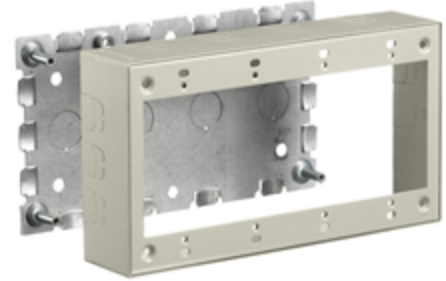

Raceway Metal Raceway 4-Gang Standard Box

HUBBELL

Features

- For use with HBL500, HBL700 and HBL750 Series Raceway
- Hubbell Handi-Screw® eases installation by eliminating difficult to install long screws
- Rounded corners with no sharp edges
- One seam construction provides a “clean” look
- Box design allows standard wallplates to be mounted flush with virtually no perimeter profile exposed

Ordering Information

Description	Color	UPC Number	Catalog Number
4-Gang Standard Box	Ivory	783585423579	HBL57484IVA

Listings

UL Listed
CSA Certified

Specifications

Height	4.54"
Width	8.26"
Length	1.75"

Dimensions in Inches (mm)