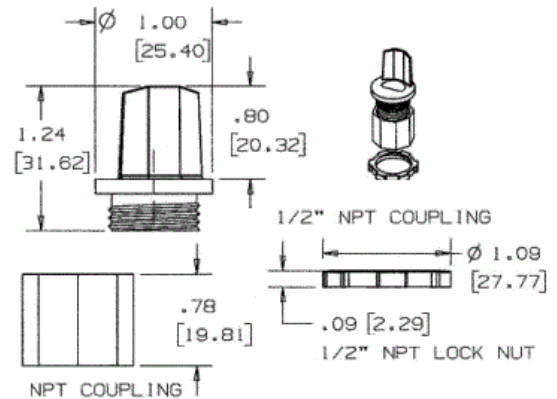

Raceway Metal Raceway Conduit Connector

HUBBELL

Features

- For use with HBL500, HBL700 and HBL750 Series Raceway
- For connecting raceway to conduit.
- 3/4" (19.1) Female

Ordering Information

Description	Color	UPC Number	Catalog Number
Conduit Connector	Steel	783585217291	HBL5782C

Listings

UL Listed
CSA Certified

Specifications

Height	0.75"
Width	1.75"
Length	0.75"

Online Resources

Customer Use Drawing
eCatalog
Installation Instructions

Dimensions in Inches (mm)

Specifications subject to change without notice.