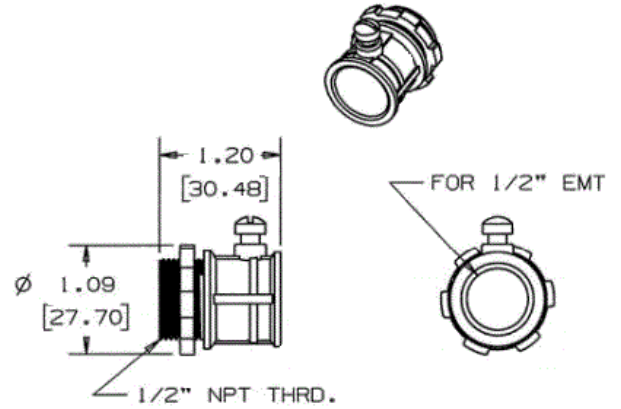

Raceway
Metal Raceway
1/2 in. EMT Connector

HUBBELL

Features

- For use with HBL500, HBL700 and HBL750 Series Raceway
- For connecting raceway to conduit boxes or panel boxes having KO for conduit.

Ordering Information

Description	Color	UPC Number	Catalog Number
1/2 in. EMT Connector	Steel	783585217369	HBL5791

Listings

UL Listed
CSA Certified

Specifications

Height	1.09"
Width	1.20"
Length	1.09"

Online Resources

Customer Use Drawing
eCatalog

Dimensions in Inches (mm)

Specifications subject to change without notice.