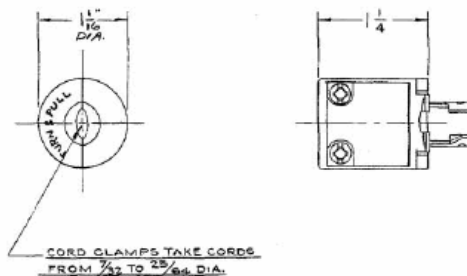

Complementary Products

Valise® Connector	HBL7464V
Flanged Receptacle	HBL7468
Weatherproof Boot	HBL7490V

Online Resources

Customer Use Drawing
eCatalog
Installation Instructions

Dimensions in Inches (mm)

Specifications subject to change without notice.