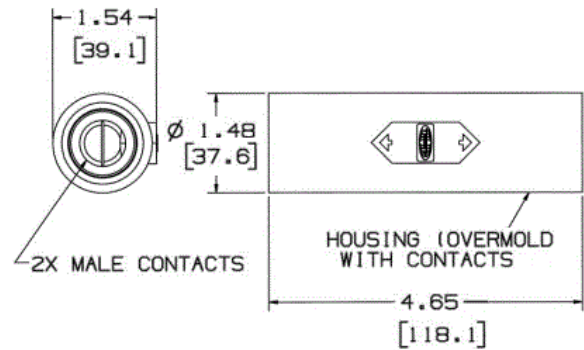

Single Pole Devices and Temporary Power
Series 16 - 300 and 400A, 600V AC/DC
Gender Reversing Devices

HUBBELL

Ordering Information

Description	Device Color	UPC Number	Catalog Number
Double Male Coupler (Male-Male)	Brown	783585002774	HBLDMBN

Listings

UL and cUL Listed
UL Enclosure Types 3R, 4X, 12
UL 498 and UL1691

Specifications

Product Type	Accessories
Accessory Item	Double Male Coupler
Body Material	Thermoplastic Elastomer
Contact Material	Brass

Performance

Electrical

Amperage Rating	400A Maximum
Voltage Rating	600V AC/DC Maximum

Mechanical

Product Identification	Ratings are a permanent part of the device

Online Resources

Customer Sales Drawings
eCatalog
Installation Instructions

Dimensions in Inches (mm)

Specifications subject to change without notice.