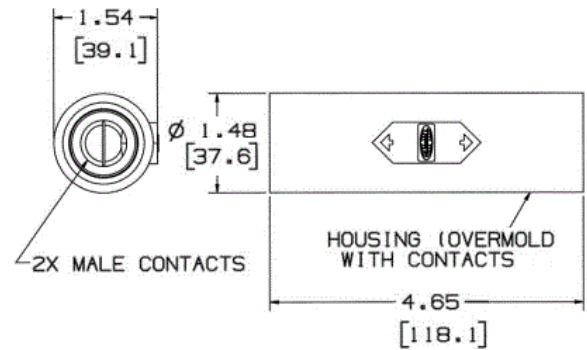

Single Pole Devices and Temporary Power
Series 16 - 300 and 400A, 600V AC/DC
Gender Reversing Devices

HUBBELL

Ordering Information

Description	Device Color	UPC Number	Catalog Number
Double Male Coupler (Male-Male)	Orange	783585002767	HBLDMO

Listings

UL and cUL Listed
UL Enclosure Types 3R, 4X, 12
UL 498 and UL1691

Specifications

Product Type	Accessories
Accessory Item	Double Male Coupler
Body Material	Thermoplastic Elastomer
Contact Material	Brass

Performance

Electrical

Amperage Rating	400A Maximum
Voltage Rating	600V AC/DC Maximum

Mechanical

Product Identification	Ratings are a permanent part of the device

Online Resources

Customer Sales Drawings
eCatalog
Installation Instructions

Dimensions in Inches (mm)

Specifications subject to change without notice.