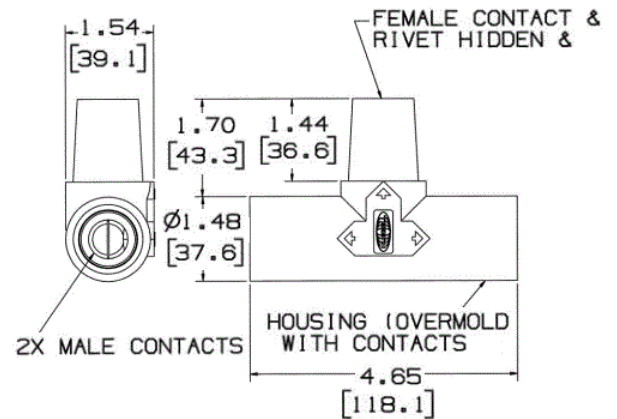

Single Pole Devices and Temporary Power
Series 16 - 300 and 400A, 600V AC/DC
Paralleling Tee

HUBBELL

Ordering Information

Description	Device Color	UPC Number	Catalog Number
Paralleling "T" Connector (Female-Male-Male)	Black	783585113104	HBLPTBK

Listings

UL 498 and UL1691
UL Enclosure Types 3R, 4X, 12

Specifications

Product Type	T's" and Tri-Taps
Tee and Tap Type	Paralleling "T" Fitting
Body Material	Thermoplastic Elastomer
Contact Material	Brass

Performance

Electrical

Amperage Rating	400A Maximum
Voltage Rating	600V AC/DC Maximum

Mechanical

Product Identification	Ratings are a permanent part of the device

Online Resources

Customer Sales Drawings
eCatalog
Installation Instructions