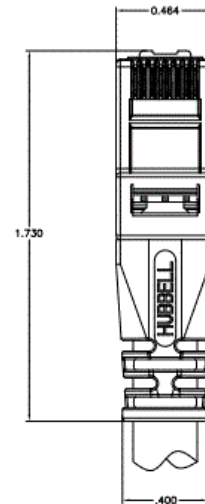

Ordering Information

Description	Color	Catalog Number	UPC
25 ft. Category 6 Patch Cord	Purple	HC6P25	662620232935

Listings

ANSI/TIA/EIA-568-C.2 Category 6 component
ISO 11801/60603-7-41 Category 6 component
Mechanical: Verified to TIA-568-C.2
UL Listed 1863

Specifications

Conductor	24AWG UTP
Jacket	Flame-Retardant PVC-CM Rated
Plug Body	Polycarbonate UL 94V-0
Plug Boot	Polycarbonate UL 94V-0
Contact Plating	50 micro-inch Gold with 100 micro-inch under plating
OD	0.224 in.

Accessories

Category 6 Component Jack	HXJ6P
Category 6 24-Port Patch Panel	HP624
Category 6 48-Port Patch Panel	HP5E48

Online Resources

Customer Use Drawing
Customer Use Drawing
eCatalog