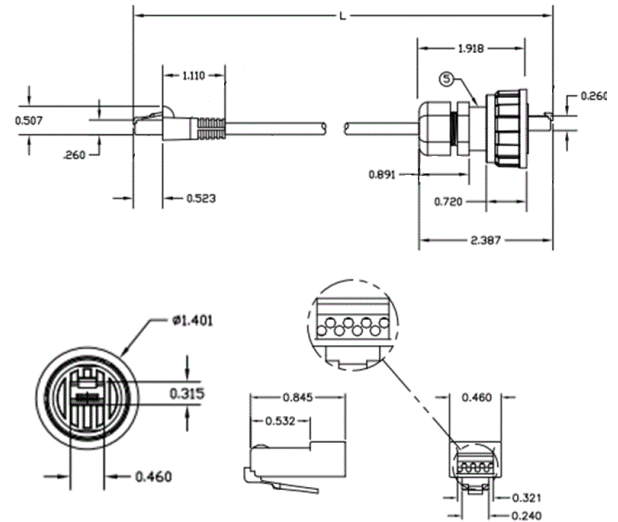

HI-Impact Category 6 Patch Cords HI-Impact Cat 6 RJ45 on Both Sides

HUBBELL

Features

- High-Performance Category 6
- IP67 and IP66 Rated for Dust and Liquids
- Durable, Rugged Construction
- Intuitive, Quick Action Mating

Ordering Information

Description	Color	Catalog Number	UPC
HI-Impact Cat 6 RJ45 on Both Ends, 3 feet	Black	HI603EE	662620856001

Listings

UL and cUL Listed
TIA-568-C.2 Category 6 Component

Specifications

HI-Impact Housing UV resistant, Valox®, UL 94V-0

Performance

Electrical	Qualified to 150% of 802.3bt PoE Current Level
Mechanical	Vibration: 5g (operational) 10-500Hz Mating Cycle: 750 minimum
Environmental	Ingress Protection: IP67 and IP66 (dust/water) HI-Impact Housing Temperature Range: -25°C to 70°C Corrosion: Resistant to most common chemicals, oils and cleaning agents UV Resistant Housing