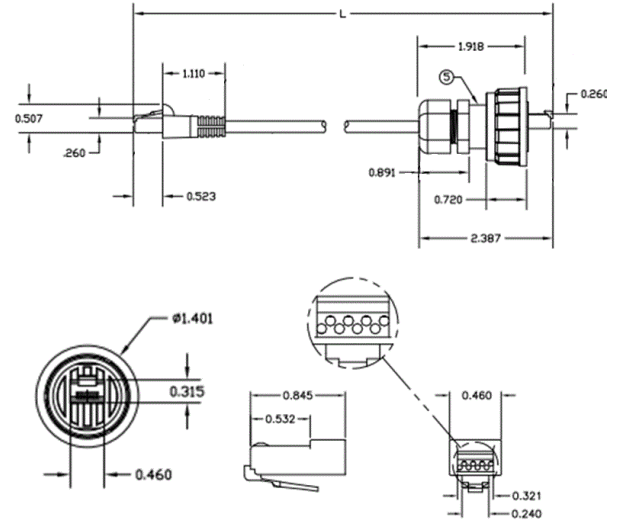

HI-Impact
Category 6 Patch Cords
HI-Impact Cat 6 RJ45 on Both Sides

HUBBELL

Features

- High-Performance Category 6
- IP67 and IP66 Rated for Dust and Liquids
- Durable, Rugged Construction
- Intuitive, Quick Action Mating

Ordering Information

Description	Color	Catalog Number	UPC
HI-Impact Cat 6 RJ45 on Both Ends, 10 feet	Black	HI610EE	662620856032

Listings

UL and cUL Listed
 TIA-568-C.2 Category 6 Component

Specifications

HI-Impact Housing	UV resistant, Valox®, UL 94V-0
-------------------	--------------------------------

Performance

Electrical	Qualified to 150% of 802.3bt PoE Current Level
Mechanical	Vibration: 5g (operational) 10-500Hz Mating Cycle: 750 minimum
Environmental	Ingress Protection: IP67 and IP66 (dust/water) HI-Impact Housing Temperature Range: -25°C to 70°C Corrosion: Resistant to most common chemicals, oils and cleaning agents UV Resistant Housing