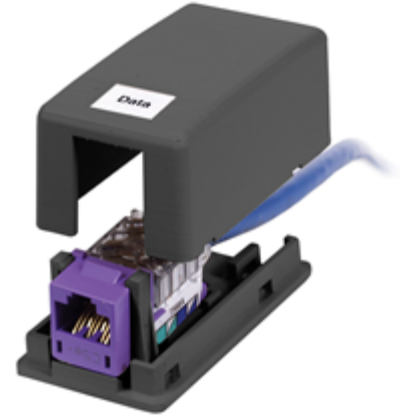

**iStation
Surface Mount Boxes**

HUBBELL

UL Plenum Rated ISB Surface Mount Box

Features

- Surface Mounting
- Accepts Standard Jacks, Fiber and AV Connections
- Delivers Connectivity to Plenum Areas
- UL Listed for Use in Air Handling Spaces With Jack Installed

Ordering Information

Description	Color	Catalog No.	UPC
iStation UL Plenum Rated ISB Surface Mount Box, 1-Port	Black	HSB1BKP	662620663937

Online Resources

[eCatalog](#)

Listings

UL and cUL Listed 1863
ANSI/TIA/EIA-606A compliant
ADA compliant
RoHS Compliant

Specifications

Material High-impact thermoplastic (UL 94V-0)

Applications

Open office environments
Compact surface mount environments
Retrofits to support data, voice, and multimedia applications
Accepts Hubbell HJ and HXJ jacks and audio/video keystone connectors