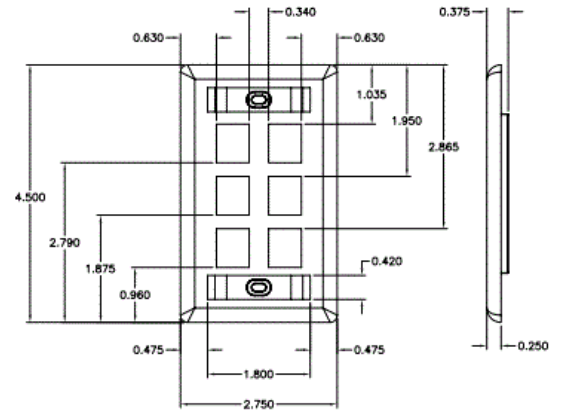

Wallplate With Label Fields

Features

- Fits all Hubbell keystone connections (AV, data and fiber)
- Supplied with paper labels, clear and color match screw covers
- Secure; Requires removal to access connectivity

Ordering Information

Description	Color	Catalog No.	UPC
IFP Wallplate with Label Fields, Single Gang, 6-Port	Ivory	IFP16EI	662620826592

Listings

UL and cUL Listed 1863
RoHS Compliant

Specifications

Plate Material	High-impact thermoplastic (UL 94V-0)
----------------	--------------------------------------