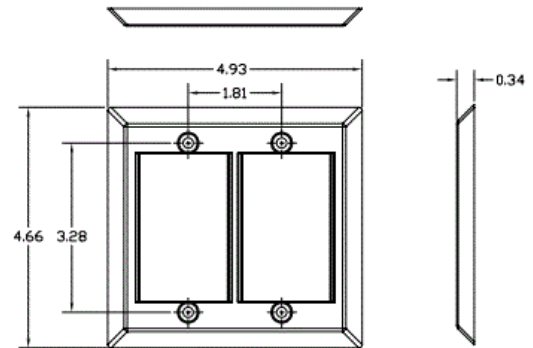

**iStation
Wallplates**

HUBBELL

Stainless Steel Plate, Front Loading

Features

- Accepts Most Hubbell iStation Front-Loading Modules

Ordering Information

Description	Color	Catalog No.	UPC
iStation Stainless Steel Plate, Front Loading, 2-Gang	Silver	IMSS2	662620216973

Listings

UL and cUL Listed 1863
RoHS Compliant

Specifications

Modular Frames	Fits most Hubbell iStation modules
Plate Material	Type 430 stainless steel

Applications

Medical Facilities
Laboratories
Manufacturing Plants
Education Facilities