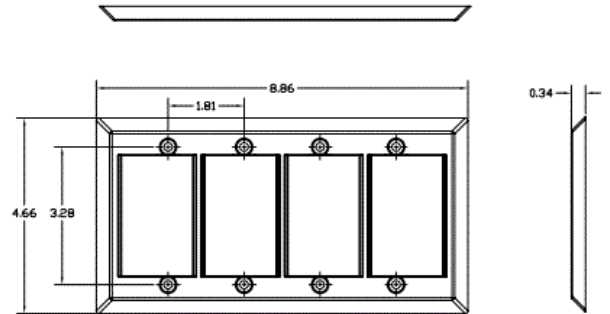

**iStation
Wallplates**

HUBBELL

Stainless Steel Plate, Front Loading

Features

- Accepts Most Hubbell iStation Front-Loading Modules

Ordering Information

Description	Color	Catalog No.	UPC
iStation Stainless Steel Plate, Front Loading, 4-Gang	Silver	IMSS4	662620216997

Listings

UL and cUL Listed 1863
RoHS Compliant

Specifications

Modular Frames	Fits most Hubbell iStation modules
Plate Material	Type 430 stainless steel

Applications

Medical Facilities
Laboratories
Manufacturing Plants
Education Facilities