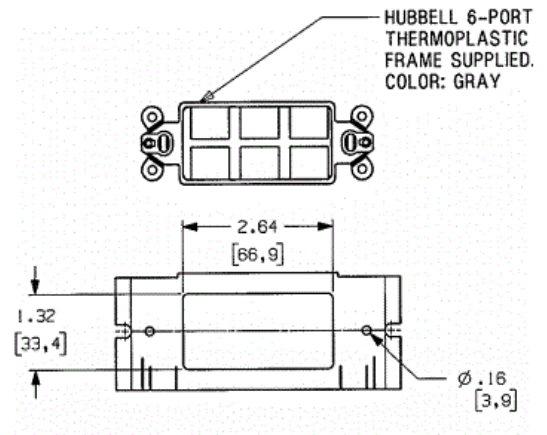

#### Specifications

Face Plate

16 gauge zinc plated  
stamped steel