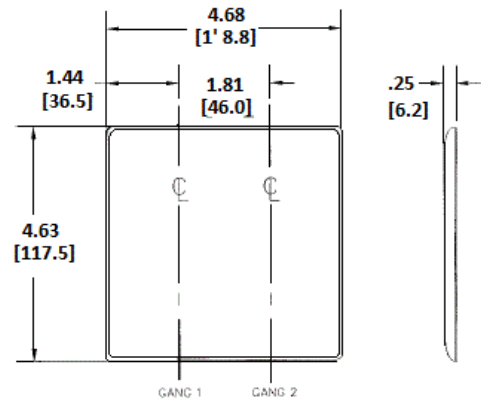

Wallplates Combination Wallplates, 2-Gang

HUBBELL

Features

- Reinforcement ribs for extra strength
- High-impact, self-extinguishing nylon material
- Captive screw feature holds mounting screw in place

Ordering Information

Description	Color	Catalog Number	UPC
2-Gang, 1-Toggle Opening, 1-Blank	Gray	NP113GY	883778104428

Listings

UL Listed
CSA Certified

Specifications

Material	Nylon
Plate Type	2-Gang
Plate Openings	Toggle, Blank
Mounting Screws	Steel painted, slotted head
Appearance	Smooth

Online Resources

Customer Use Drawing
eCatalog

Dimensions in Inches (mm)

Specifications subject to change without notice.