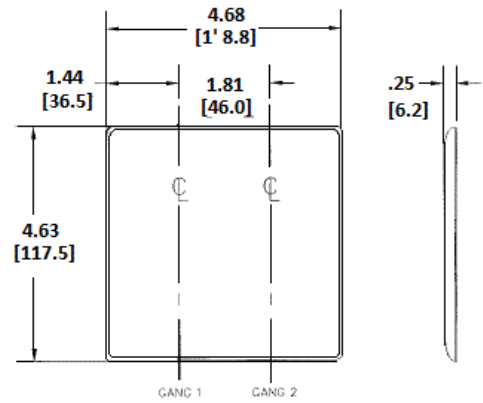

Wallplates
Combination Wallplates, 2-Gang

HUBBELL

Features

- Reinforcement ribs for extra strength
- High-impact, self-extinguishing nylon material
- Captive screw feature holds mounting screw in place

Ordering Information

Description	Color	Catalog Number	UPC
2-Gang, 1-Decorator, 1-Telephone .406 in. (10.3) Hole, Strap Mount	Black	NP1226BK	883778105043

Listings

UL Listed
CSA Certified

Specifications

Material	Nylon
Plate Type	2-Gang
Plate Openings	Toggle, Telephone
Mounting Screws	Steel painted, slotted head
Appearance	Smooth

Online Resources

Customer Use Drawing
eCatalog

Dimensions in Inches (mm)

Specifications subject to change without notice.