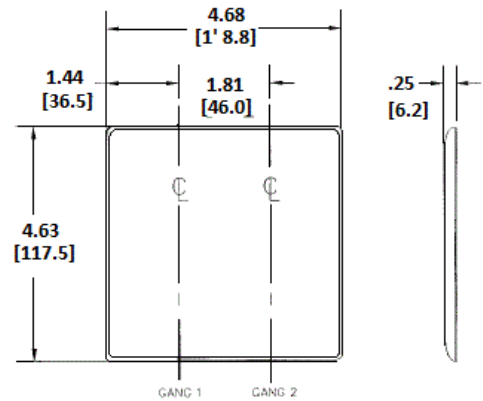

### Ordering Information

Description	Color	Catalog Number	UPC
2-Gang, 1-Blank, 1-Decorator Opening, Box Mount	Brown	NP1326BK	883778104589

### Specifications

Material	Nylon
Plate Type	2-Gang
Plate Openings	Blank, Decorator
Mounting Screws	Steel painted, slotted head
Appearance	Smooth

### Online Resources

[Customer Use Drawing](#)  
[eCatalog](#)

Dimensions in Inches (mm)

Specifications subject to change without notice.