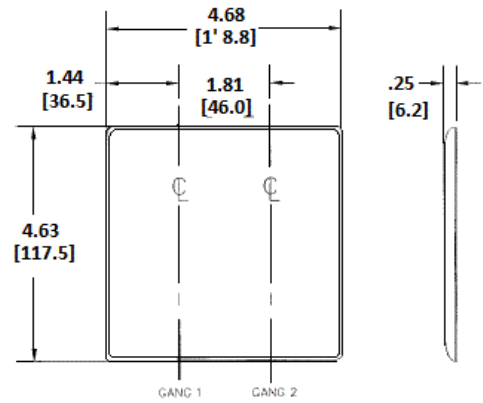

### Ordering Information

Description	Color	Catalog Number	UPC
2-Gang, 1-Toggle, 1-Single Receptacle 1.40 in. (35.6) Dia. Hole	White	NP17W	883778104176

### Specifications

Material	Nylon
Plate Type	2-Gang
Plate Openings	Toggle, Single Receptacle
Mounting Screws	Steel painted, slotted head
Appearance	Smooth

### Online Resources

[Customer Use Drawing](#)  
[eCatalog](#)

Dimensions in Inches (mm)

Specifications subject to change without notice.