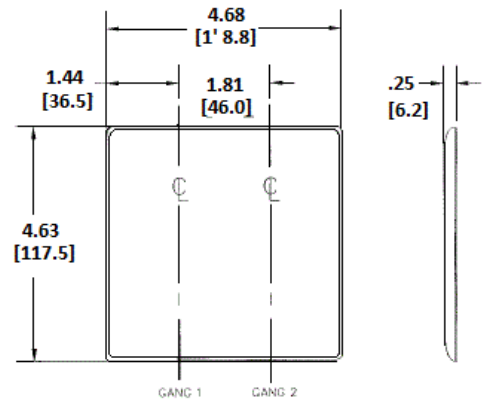

Description	Color	Catalog Number	UPC
2-Gang, 2-Decorator Openings	Brown	NP262	883778102479

Listings

UL Listed
CSA Certified

Specifications

Material	Nylon
Plate Type	2-Gang
Plate Openings	Decorator
Mounting Screws	Steel painted, slotted head
Appearance	Smooth

Online Resources

Customer Use Drawing
eCatalog

Dimensions in Inches (mm)

Specifications subject to change without notice.