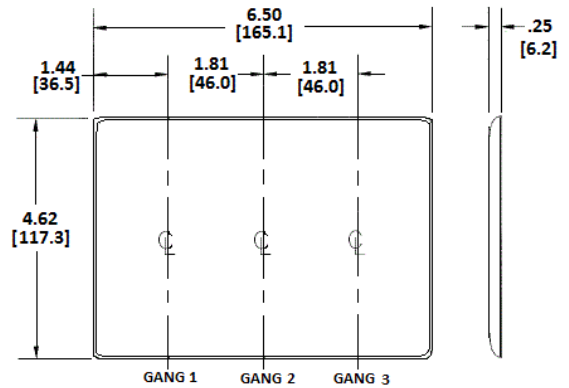

### Ordering Information

Description	Color	Catalog No.	UPC
3-Gang, 3-Decorator Openings	White	NP263W	883778102578

### Specifications

Material	Nylon
Plate Type	3-Gang
Plate Openings	Decorator
Mounting Screws	Steel painted, slotted head
Appearance	Smooth