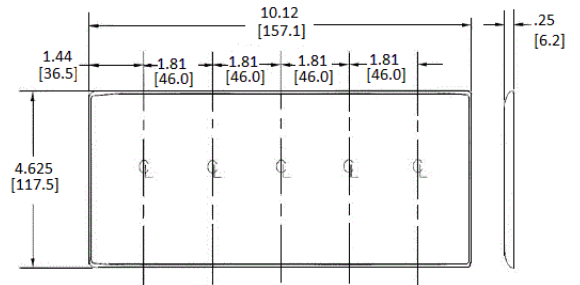

Wallplates Decorator Wallplates

HUBBELL

Features

- Reinforcement ribs for extra strength
- High-impact, self-extinguishing nylon material
- Captive screw feature holds mounting screw in place

Ordering Information

Description	Color	Catalog No.	UPC
5-Gang, 5-Decorator Openings	White	NP265W	883778102738

Listings

UL Listed
CSA Certified

Specifications

Material	Nylon
Plate Type	5-Gang
Plate Openings	Decorator
Mounting Screws	Steel painted, slotted head
Appearance	Smooth