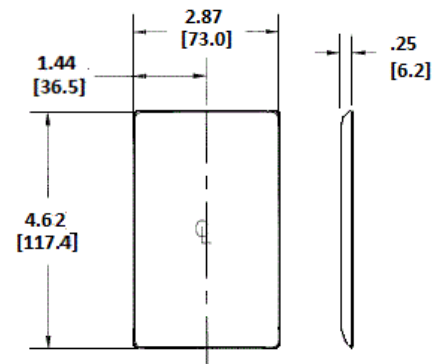

Wallplates Single Receptacle Wallplates

HUBBELL

Features

- Reinforcement ribs for extra strength
- High-impact, self-extinguishing nylon material
- Captive screw feature holds mounting screw in place
- 1-Single 1.60 in. (40.6) Diameter Opening

Ordering Information

Description	Color	Catalog Number	UPC
1-Gang, 1-Single Receptacle Opening, 1.60" (40.6) Dia. Hole	Black	NP720BK	883778103629

Listings

UL Listed
CSA Certified

Specifications

Plate Material	Nylon
Thickness	.06 in. (1.5)
Mounting Screw	Steel
Hole Diameter	1.60 in. (40.6)
Size	1-Gang
Height	4.63" (117.6)

Online Resources

[Customer Use Drawing](#)
[eCatalog](#)

Dimensions in Inches (mm)

Specifications subject to change without notice.