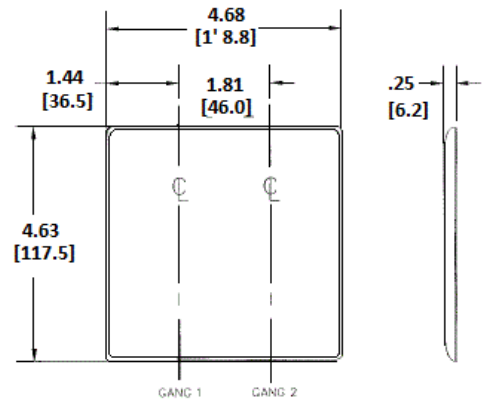

Wallplates Combination Wallplates, 2-Gang

HUBBELL

Features

- Reinforcement ribs for extra strength
- High-impact, self-extinguishing nylon material
- Captive screw feature holds mounting screw in place

Ordering Information

Description	Color	Catalog Number	UPC
2-Gang, 1-Single Receptacle, 1.40" (35.6) Dia. Hole, 1-Duplex Opening	White	NP78W	883778104657

Listings

UL Listed
CSA Certified

Specifications

Material	Nylon
Plate Type	2-Gang
Plate Openings	Single Receptacle
Mounting Screws	Steel painted, slotted head
Appearance	Smooth

Online Resources

[Customer Use Drawing](#)
[eCatalog](#)

Dimensions in Inches (mm)

Specifications subject to change without notice.