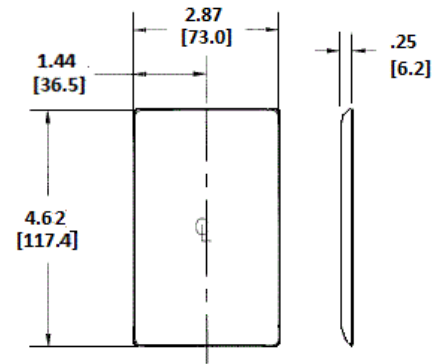

Wallplates Single Receptacle Wallplates

HUBBELL

Features

- Reinforcement ribs for extra strength
- Captive screw feature holds mounting screw in place
- High-impact, self-extinguishing nylon material
- 1-Single 1.40 in. (35.6) Diameter Opening

Ordering Information

Description	Color	Catalog Number	UPC
1-Gang, 1-Single Receptacle Opening, 1.40" (35.6) Dia. Hole	Red	NP7R	883778103575

Listings

UL Listed
CSA Certified

Specifications

Plate Material	Nylon
Plate Type	1-Gang
Plate Openings	Single Receptacle
Mounting Screws	Steel painted, slotted head
Appearance	Smooth

Online Resources

Customer Use Drawing
eCatalog

Dimensions in Inches (mm)

Specifications subject to change without notice.