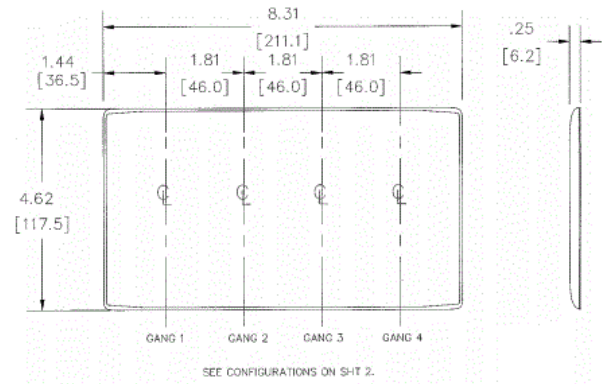

Wallplates Duplex Receptacle Wallplates

HUBBELL

Features

- Reinforcement ribs for extra strength
- High-impact, self-extinguishing nylon material
- Captive screw feature holds mounting screw in place

Ordering Information

Description	Color	Catalog No.	UPC
4-Gang, 4-Duplex Openings	White	NP84W	883778102332

Listings

UL Listed
CSA Certified

Specifications

Plate Material	Nylon
Plate Type	4-Gang
Plate Openings	Duplex
Mounting Screws	Steel painted, slotted head
Appearance	Smooth