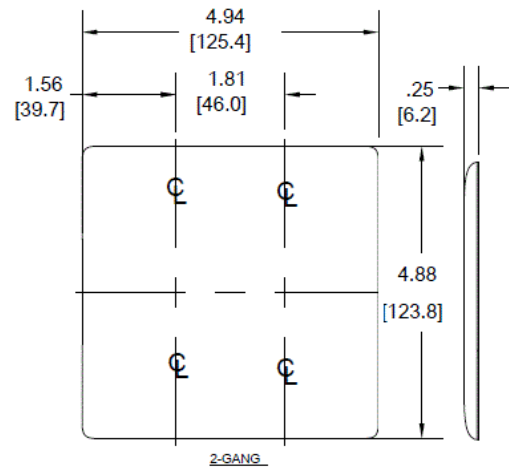

Wallplates
Combination Wallplates, 2-Gang

HUBBELL

Features

- Reinforcement ribs for extra strength
- High-impact, self-extinguishing nylon material
- Captive screw feature holds mounting screw in place

Ordering Information

Description	Color	Catalog Number	UPC
2-Gang, 1-Blank, 1-Duplex, Box Mount, Mid-Size	White	NPJ138W	883778108631

Listings

UL Listed
CSA Certified

Specifications

Material	Nylon
Plate Type	2-Gang
Plate Openings	Blank, Duplex
Mounting Screws	Steel painted, slotted head
Appearance	Smooth

Online Resources

Customer Use Drawing
eCatalog

Dimensions in Inches (mm)

Specifications subject to change without notice.