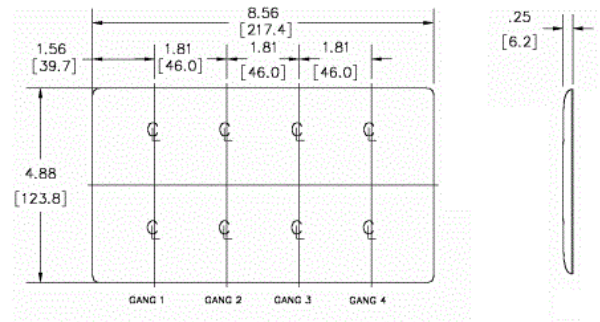

Wallplates Decorator Wallplates

HUBBELL

Features

- Reinforcement ribs for extra strength
- Curved corners for improved aesthetics
- High-impact, self-extinguishing nylon material

Ordering Information

Description	Color	Catalog No.	UPC
4-Gang, 4-Decorator Openings, Mid-Size	Light Almond	NPJ264LA	883778118241

Listings

UL Listed
CSA Certified

Specifications

Material	Nylon
Plate Type	4-Gang
Plate Openings	Decorator
Mounting Screws	Steel painted, slotted head
Appearance	Smooth

Online Resources

Customer Use Drawing
eCatalog