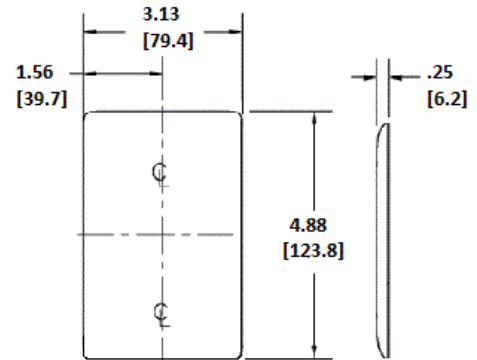

Description	Color	Catalog No.	UPC
1-Gang, Duplex Opening, Mid-Size	White	NPJ8W	883778106392

Listings

UL Listed
CSA Certified

Specifications

Plate Material	Nylon
Plate Type	1-Gang
Plate Openings	Duplex Receptacle
Mounting Screws	Steel painted, slotted head
Appearance	Smooth