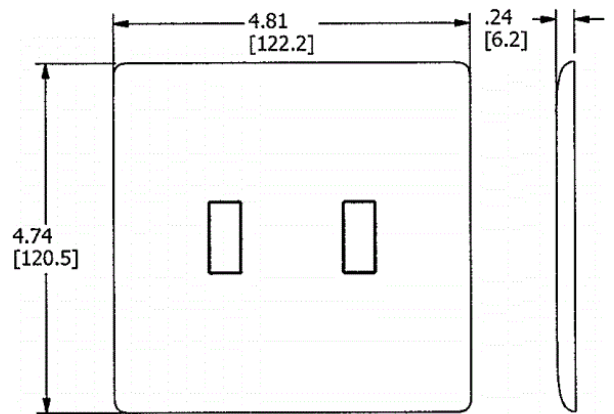

Ordering Information

Description	Color	UPC	Catalog Number
Snap-On Screwless Wallplates	Ivory	883778306211	NPS262I

Listings

UL and CSA

Specifications

Cover and Base Material	Polycarbonate
Plate Type	2-Gang
Screws Subplate	Captive Stainless Steel