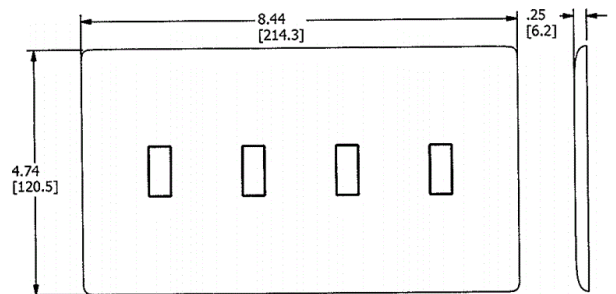

### Ordering Information

Description	Color	UPC	Catalog Number
Snap-On Screwless Wallplates	Ivory	883778306334	NPS264I

### Online Resources

[eCatalog](#)

Dimensions in Inches (mm)

Specifications subject to change without notice.