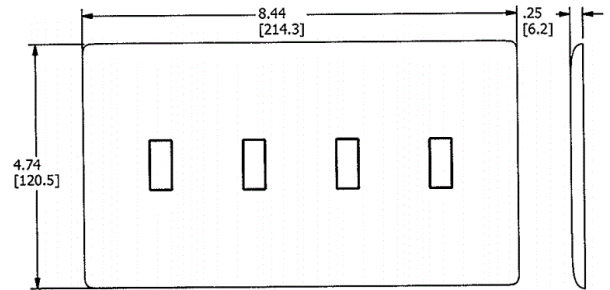

### Ordering Information

Description	Color	UPC	Catalog Number
Snap-On Screwless Wallplates	Light Almond	883778306372	NPS264LA

### Online Resources

[eCatalog](#)

Dimensions in Inches (mm)

Specifications subject to change without notice.