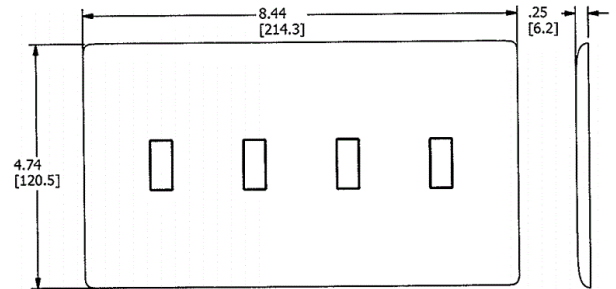

Ordering Information

| Description | Color | UPC | Catalog Number |
|------------------------------|-------|--------------|----------------|
| Snap-On Screwless Wallplates | White | 883778306341 | NPS264W |

Listings

UL and CSA

Specifications

| | |
|-------------------------|-------------------------|
| Cover and Base Material | Polycarbonate |
| Plate Type | 4-Gang |
| Screws Subplate | Captive Stainless Steel |

Online Resources

[eCatalog](#)

Dimensions in Inches (mm)

Specifications subject to change without notice.