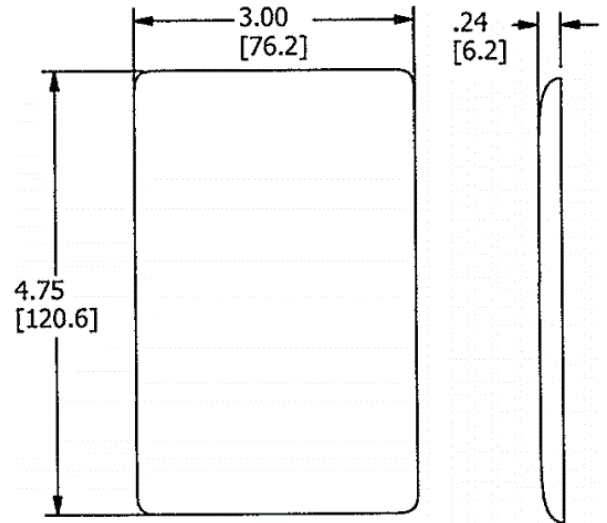

### Ordering Information

Description	Color	UPC	Catalog Number
Snap-On Screwless Wallplates	Ivory	883778306150	NPS26I

### Online Resources

[eCatalog](#)

Dimensions in Inches (mm)

Specifications subject to change without notice.