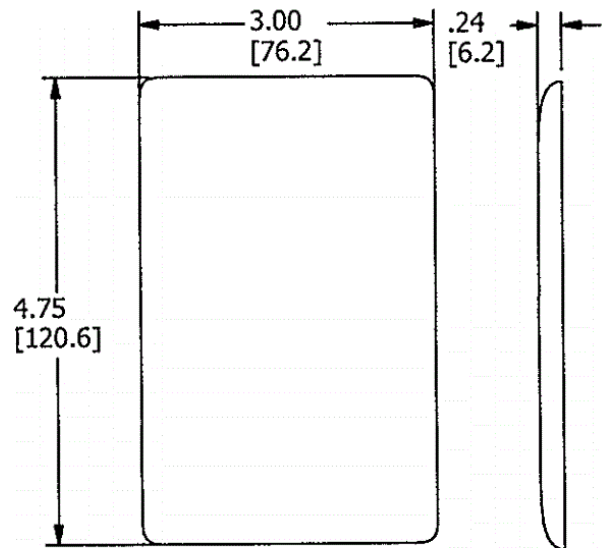

### Ordering Information

Description	Color	UPC	Catalog Number
Snap-On Screwless Wallplates	White	883778306167	NPS26W

### Online Resources

[eCatalog](#)

Dimensions in Inches (mm)

Specifications subject to change without notice.