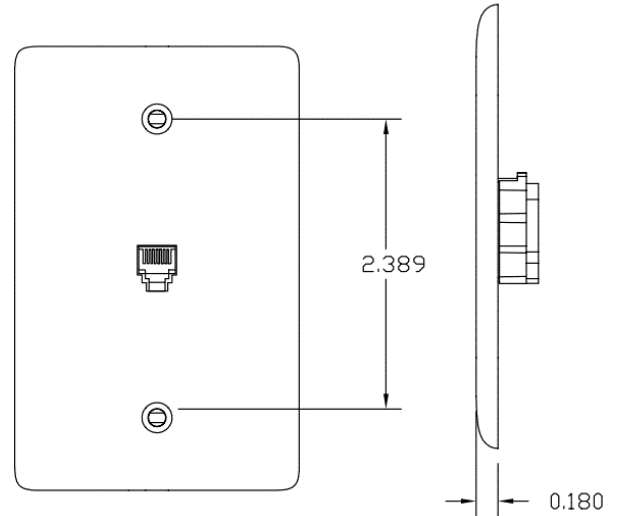

Ordering Information

Description	Color	CatalogNumber	UPC
Molded-In Plates for Voice, Standard Size, 1-Gang, One RJ11 Jack, 6P4C, Screw	Brown	NS730	883778501357

Listings

UL Listed
CSA Certified
Meets FCC Part 68

Specifications

Material	High-Impact Resistant Thermoplastic
Position	6
Conductors	6
Termination Style	Screw

Online Resources

eCatalog