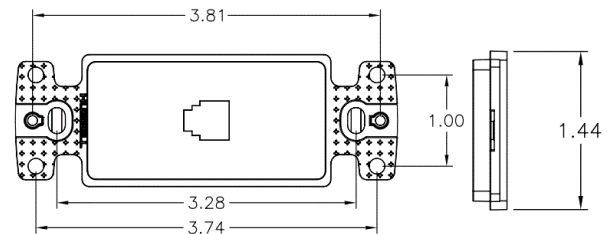

netSELECT
Wallplates
Molded-In Voice and Data Decorator Frame

HUBBELL

Features

- High Impact-Resistant Thermoplastic Construction
- Aesthetically Pleasing, Molded-In Appearance

Ordering Information

Description	Color	CatalogNumber	UPC
Molded-In Voice and Data Decorator Frame, One RJ11 Jack, 6P6C, Screw	White	NS771W	883778501760

Listings

Meets FCC part 68
UL Listed
CSA Certified
RoHS Compliant

Specifications

Material	High-Impact Resistant Thermoplastic
Jack	One RJ11
Position	6
Conductors	4
Termination Style	Screw

Accessories

Wallplate	NP26W
-----------	-------