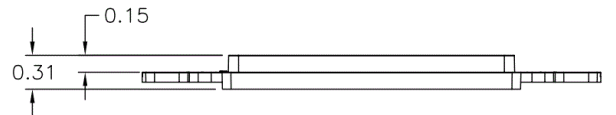

netSELECT
Wallplates
Molded-In Voice and Data Decorator Frame

HUBBELL

Features

- High Impact-Resistant Thermoplastic Construction
- Aesthetically Pleasing, Molded-In Appearance

Ordering Information

Description	Color	CatalogNumber	UPC
Molded-In Voice and Data Decorator Frame, One RJ11 Jack, 6P6C, Screw	White	NS771W	883778501760

Listings

Meets FCC part 68
UL Listed
CSA Certified
RoHS Compliant

Specifications

Material	High-Impact Resistant Thermoplastic
Jack	One RJ11
Position	6
Conductors	4
Termination Style	Screw

Accessories

Wallplate	NP26W
-----------	-------