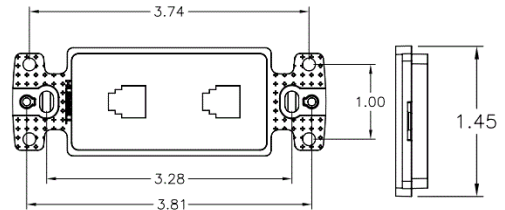

netSELECT
Wallplates
Molded-In Voice and Data Decorator Frame

HUBBELL

Features

- High Impact-Resistant Thermoplastic Construction
- Aesthetically Pleasing, Molded-In Appearance

Ordering Information

Description	Color	CatalogNumber	UPC
Molded-In Voice and Data Decorator Frame, Duplex RJ11 Jack, 6P6C, Screw	White	NS772W	883778501784

Listings

Meets FCC part 68
UL Listed
CSA Certified
RoHS Compliant

Specifications

Material	High-Impact Resistant Thermoplastic
Jack	One RJ11
Position	6
Conductors	4
Termination Style	Screw

Accessories

Wallplate	NP26W
-----------	-------