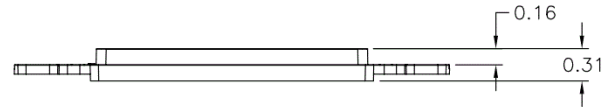

netSELECT
Wallplates
Molded-In Voice and Data Decorator Frame

HUBBELL

Features

- High Impact-Resistant Thermoplastic Construction
- Aesthetically Pleasing, Molded-In Appearance

Ordering Information

Description	Color	CatalogNumber	UPC
Molded-In Voice and Data Decorator Frame, Duplex RJ11 Jack, 6P6C, Screw	White	NS772W	883778501784

Listings

Meets FCC part 68
UL Listed
CSA Certified
RoHS Compliant

Specifications

Material	High-Impact Resistant Thermoplastic
Jack	One RJ11
Position	6
Conductors	4
Termination Style	Screw

Accessories

Wallplate	NP26W
-----------	-------