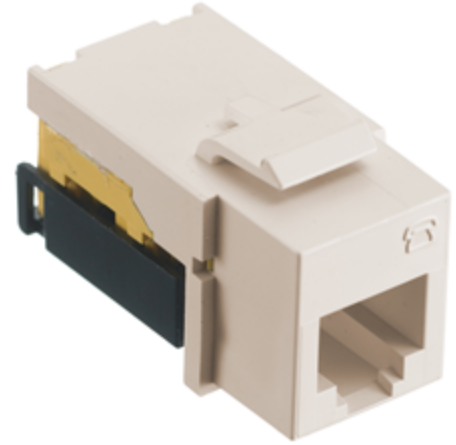

netSELECT
Jacks
USOC Jack

HUBBELL

Features

- IDC Pair Splitting Tower Allows for Minimum Disruption to Cable Twist
- Compatible with Standard 110 Termination Tools
- Standard HPW Keystone Mounting

Ordering Information

Description	Color	CatalogNumber	UPC
Modular USOC Snap Fit Jack, Light Almond 6P6C		NSJULA	883778504198

Listings

UL Listed
Meets FCC Part 68 Standard
RoHS Compliant

Specifications

Housing Material High Impact Thermoplastic UL 94 V-0