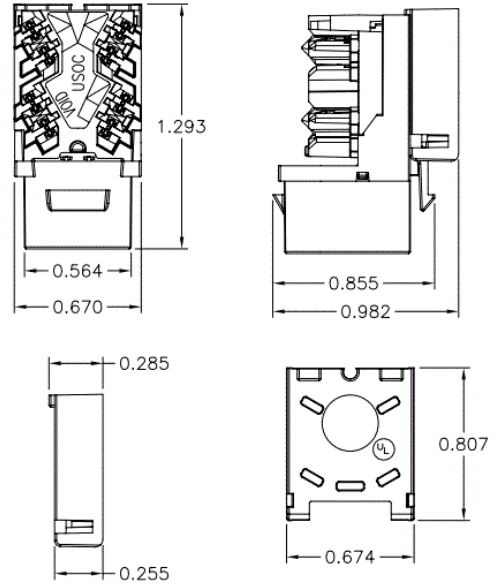

netSELECT
Jacks
USOC Jack

HUBBELL

Features

- IDC Pair Splitting Tower Allows for Minimum Disruption to Cable Twist
- Compatible with Standard 110 Termination Tools
- Standard HPW Keystone Mounting

Ordering Information

Description	Color	CatalogNumber	UPC
Modular USOC Snap Fit Jack, Light Almond 6P6C		NSJULA	883778504198

Listings

UL Listed
Meets FCC Part 68 Standard
RoHS Compliant

Specifications

Housing Material High Impact Thermoplastic UL 94 V-0