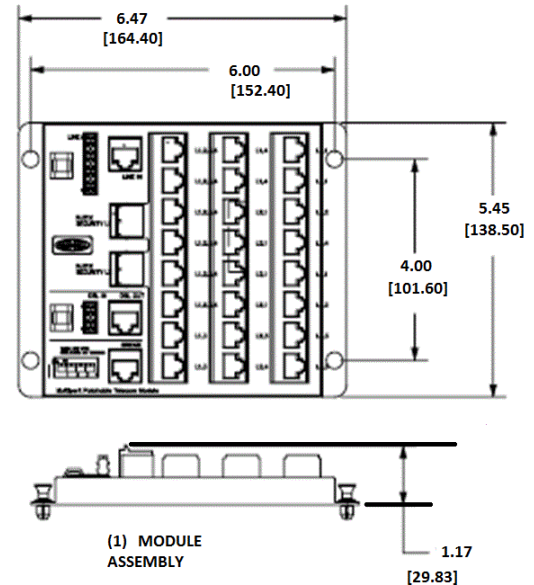

netSELECT
Network Modules
Patchable Telecom Module

HUBBELL

Features

- Modular Jacks Provide Patching Flexibility
- Easily Reconfigure Where Incoming Lines Route
- (2) RJ31X Interface Jacks Included For Security System Connection
- Includes 9 RJ45 Jumper Cords

Ordering Information

Description	Color	CatalogNumber	UPC
Patchable Telecom Module	Black	NSOMTM24	883778500411

Listings

UL and cUL Listed
Meets FCC Part 68 Standard
RoHS Compliant

Specifications

Material	18 Gauge Steel
Finish	Black, Powder Coat
Units	1

Online Resources

eCatalog