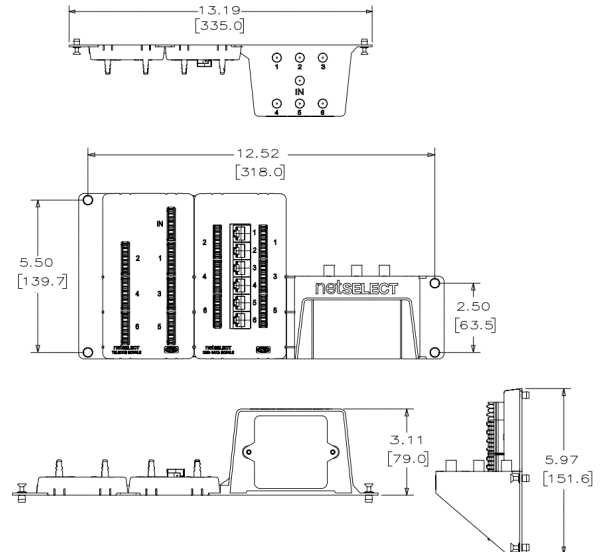

netSELECT Network Modules Combination Module

HUBBELL

Features

- Provides 6 Ports of Telephone and Video Distribution
- Pre-mounted Push Pins Snap The Module Quickly Into Place
- Provides Spot to Mount Data Upgrade Kit

Ordering Information

Description	Color	CatalogNumber	UPC
6-Port Telephone and Video Module	Black	NSOTVM6	883778503931

Listings

UL and cUL Listed
Meets FCC Part 68 Standard
RoHS Compliant

Specifications

Recommended Wire Gauge 16-14 AWG