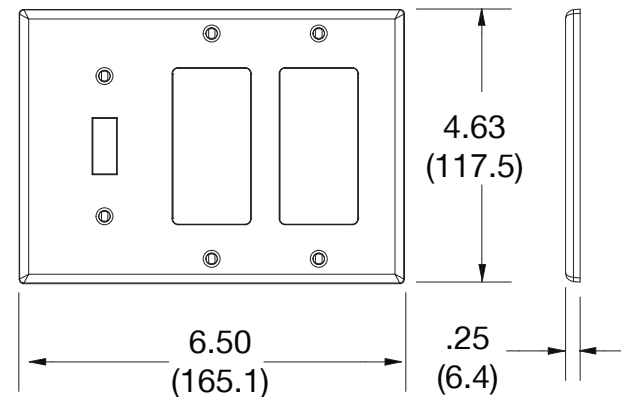

Wallplate Toggle Switch and Decorator 3-Gang

Features

- High-impact, self-extinguishing polycarbonate material
- More rigid; sharp lines and less dimpling
- Smooth satin finish; blends into wall with an optimum finish

Ordering Information

Description	Gang	Color	UPC Number	Catalog Number
Toggle and receptacle, smooth satin finish, for use with 1 toggle switch and 2 decorator devices	3	Light Almond	883778315763	P1262LA

Listings

cULus Listed

Specifications

Material	Polycarbonate thermoplastic
Thickness	.25 (6.4)
Orientation	Orientation
Mounting	Screw
Mounting Screws	Painted steel
Dimensions	4.63 in x 6.50 in x 0.25 in
Flammability	UL 94 V2

Dimensions in Inches (mm)

Specifications subject to change without notice