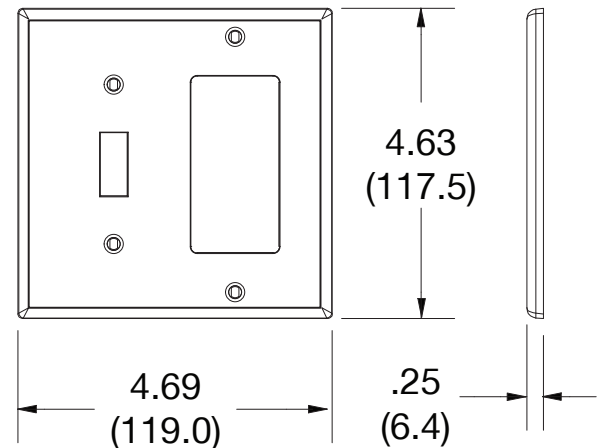

### Ordering Information

Description	Gang	Color	UPC Number	Catalog Number
Toggle and receptacle, smooth satin finish, for use with toggle switch and decorator receptacle	2	Red	883778310973	P126R

### Specifications

Material	Polycarbonate thermoplastic
Thickness	.25 (6.4)
Orientation	Orientation
Mounting	Screw
Mounting Screws	Painted steel
Dimensions	4.63 in x 4.69 in x 0.25 in
Flammability	UL 94 V2

Dimensions in Inches (mm)

Specifications subject to change without notice