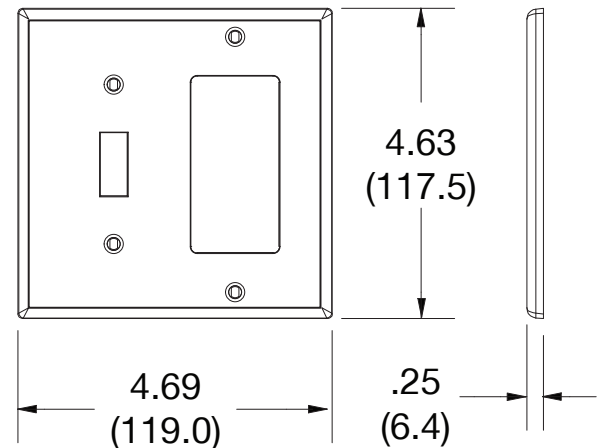

Wallplate Toggle Switch and Decorator Receptacle 2-Gang

Features

- High-impact, self-extinguishing polycarbonate material
- More rigid; sharp lines and less dimpling
- Smooth satin finish; blends into wall with an optimum finish

Ordering Information

Description	Gang	Color	UPC Number	Catalog Number
Toggle and receptacle, smooth satin finish, for use with toggle switch and decorator receptacle	2	White	883778310980	P126W

Listings

cULus Listed

Specifications

Material	Polycarbonate thermoplastic
Thickness	.25 (6.4)
Orientation	Orientation
Mounting	Screw
Mounting Screws	Painted steel
Dimensions	4.63 in x 4.69 in x 0.25 in
Flammability	UL 94 V2

Dimensions in Inches (mm)

Specifications subject to change without notice