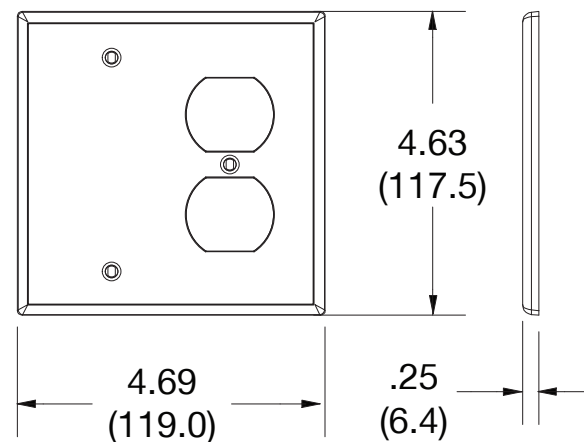

Wallplate Duplex and Blank Box Mount 2-Gang

Features

- High-impact, self-extinguishing polycarbonate material
- More rigid; sharp lines and less dimpling
- Smooth satin finish; blends into wall with an optimum finish

Ordering Information

Description	Gang	Color	UPC Number	Catalog Number
Duplex receptacle and blank box mount, smooth satin finish, for use with 1 duplex receptacle	2	Brown	883778311109	P138

Listings

cULus Listed

Specifications

Material	Polycarbonate thermoplastic
Thickness	.25 (6.4)
Orientation	Orientation
Mounting	Screw
Mounting Screws	Painted steel
Dimensions	4.63 in x 4.69 in x 0.25 in
Flammability	UL 94 V2

Dimensions in Inches (mm)

Specifications subject to change without notice