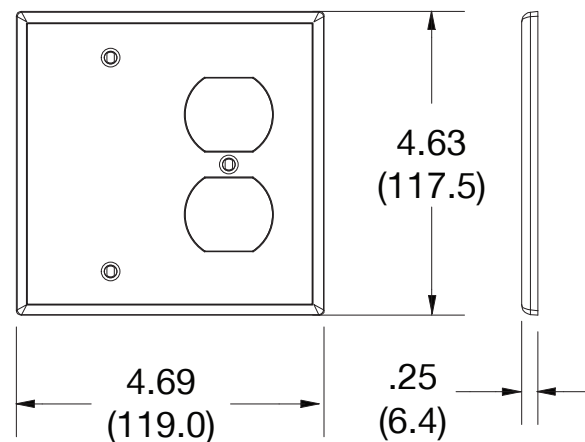

Wallplate Duplex and Blank Box Mount 2-Gang

Features

- High-impact, self-extinguishing polycarbonate material
- More rigid; sharp lines and less dimpling
- Smooth satin finish; blends into wall with an optimum finish

Ordering Information

Description	Gang	Color	UPC Number	Catalog Number
Duplex receptacle and blank box mount, smooth satin finish, for use with 1 duplex receptacle	2	Light Almond	883778311147	P138LA

Listings

cULus Listed

Specifications

Material	Polycarbonate thermoplastic
Thickness	.25 (6.4)
Orientation	Orientation
Mounting	Screw
Mounting Screws	Painted steel
Dimensions	4.63 in x 4.69 in x 0.25 in
Flammability	UL 94 V2

Dimensions in Inches (mm)

Specifications subject to change without notice